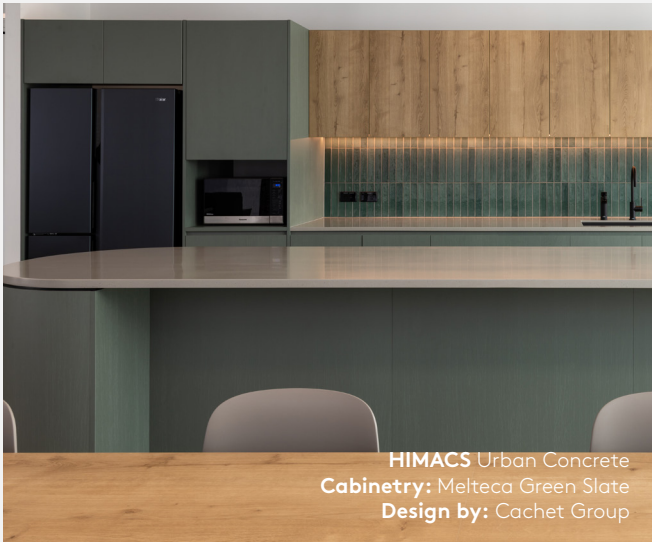

Loved for a lifetime

HIMACS Aurora Frost
Cabinetry: Melteca Oiled Legno

HIMACS

Minerals & Marbles

Veined patterns and translucent chips give your benchtop a refined, natural look while staying stylish and practical for years to come.

Granite & Concretes

Embrace industrial style with ease. HIMACS concrete-look decors bring modern texture and design to your kitchen - durable, low-maintenance, and built to last.

Bright Whites

HIMACS Steel Concrete
Joiner: Natural Edge Joinery
Photography: Florence Chraivin